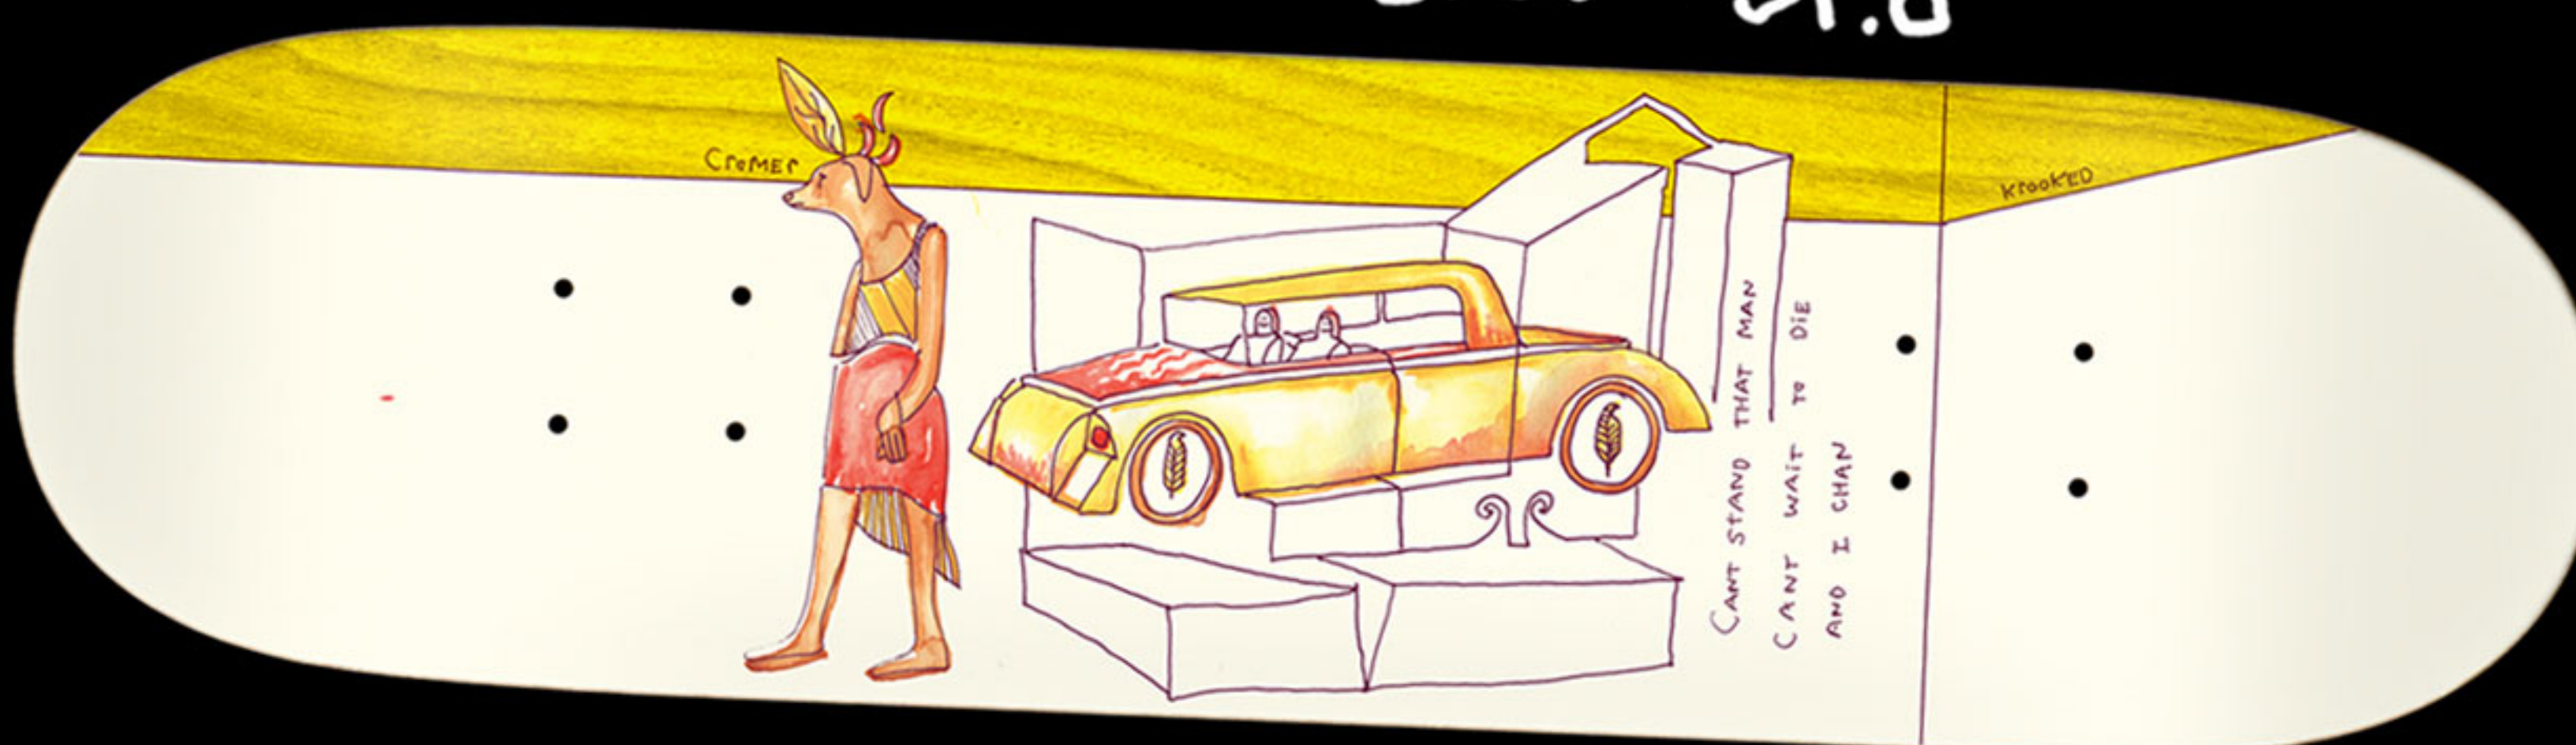

KROOKED

SKATEBOARDING

FALL NINETEEN

DREHOBL
PAINT SMUDGE
8.38 x 32.56

MANDERSON FIFTY YARDS 8.5 x 32.18

SANDOVAL
PIETHON
8.25 x 32

CROMER
QUATRO
8.06 x 31.97
FULL SHAPE

GONZ
DON'T TRED
8.75 x 32.86