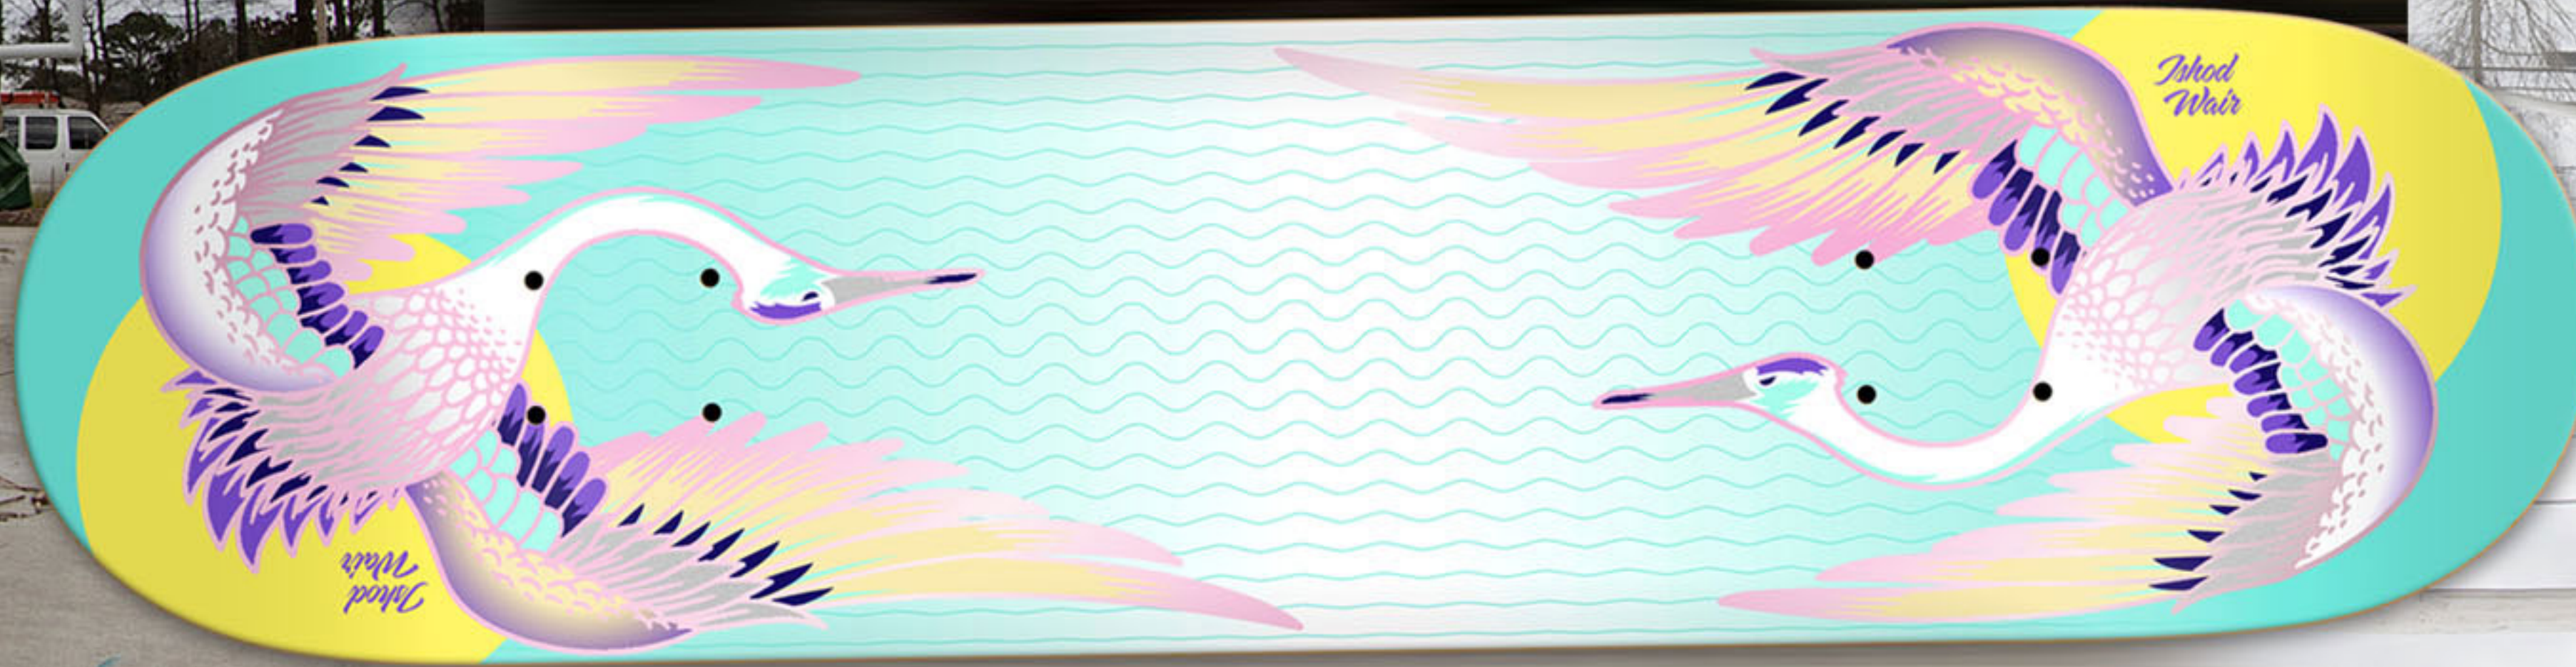

New Ishod Twin Tails

Blood Moon
8.5 x 32.2
w/ 14.5 wheelbase
Red foil

Lunar
8.3 x 31.9
w/ 14.4 wheelbase
Real slick

High Noon
8.25 x 31.8
w/ 14.33 wheelbase
Pink foil

Sunrise
8.0 x 31.5
w/ 14.3 wheelbase
Natural woodgrain bottom veneer

Symmetrical nose to tail design
by Ishod Wair - Meant to be
skated in either direction -
Enjoy the ride
Metallic ink prints

JEREMY FISH x REAL COLLECTION

A fixture in the San Francisco skate and art scene for many years, Jeremy Fish has a style all his own. Whether its pushing down the street or a piece of artwork, Jeremy is unmistakable. We're excited to share this guest artist collection of boards and apparel for Dennis and Jake.