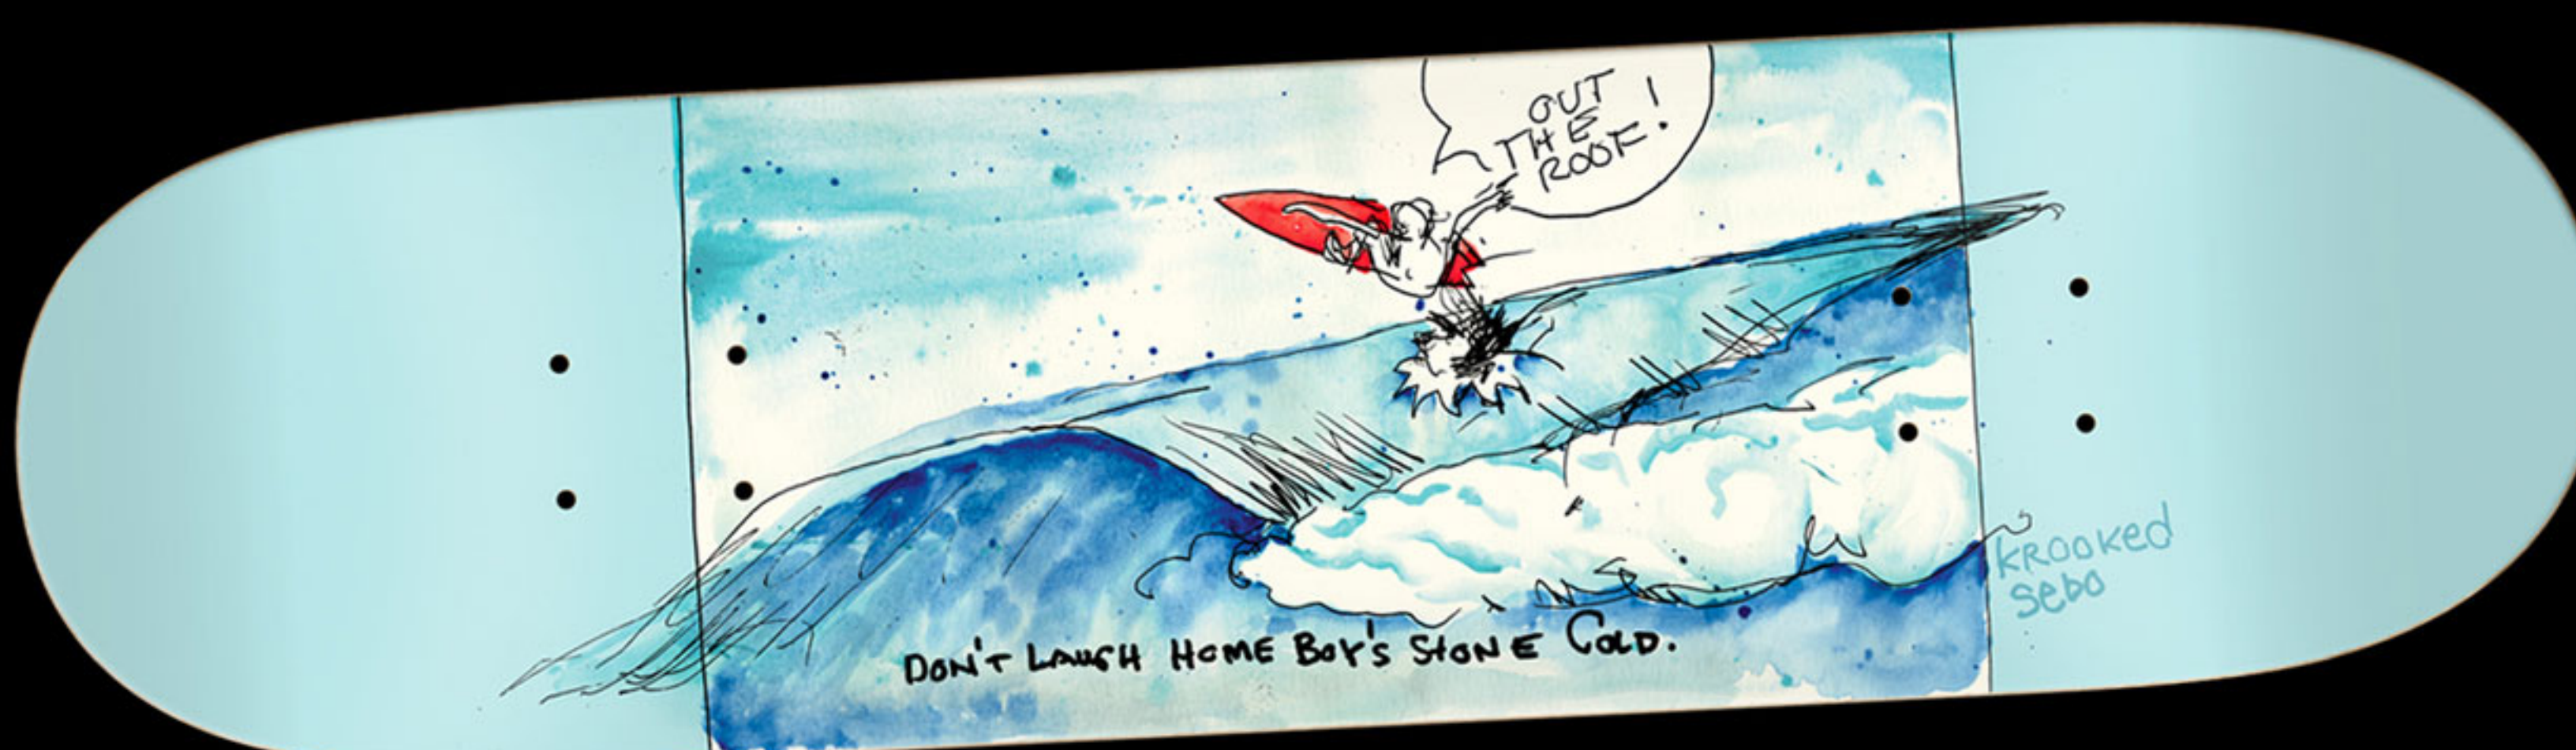

SEBO STONE COLD 8.25 x 32