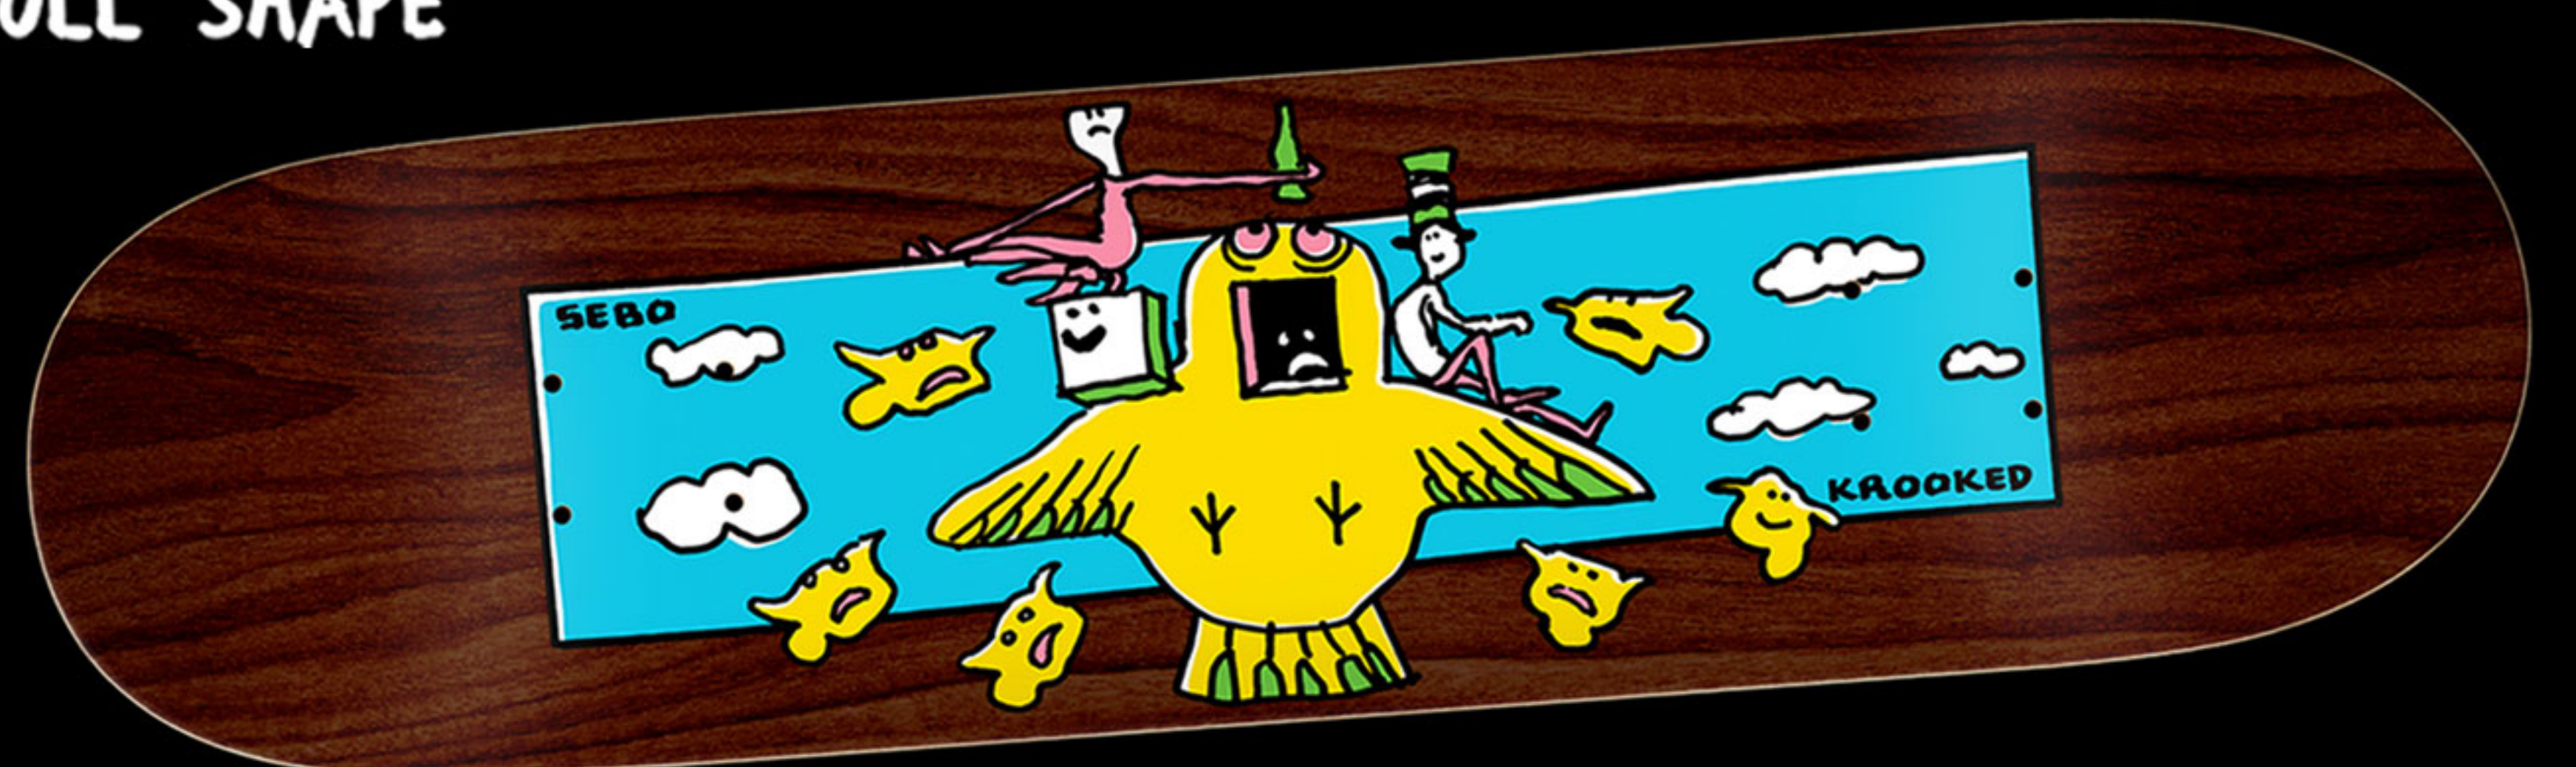

CROMER
DEER 8.06 x 31.8

SEBO STONE COLD 8.25 x 32

WORREST
BUCK
8.5 x 31.85

FALL NINETEEN

KROOKED

SANDOVAL

RESTING
8.5 x 32.62
FULL SHAPE

SEBO HI FLYER 8.38 x 32.43
FULL SHAPE